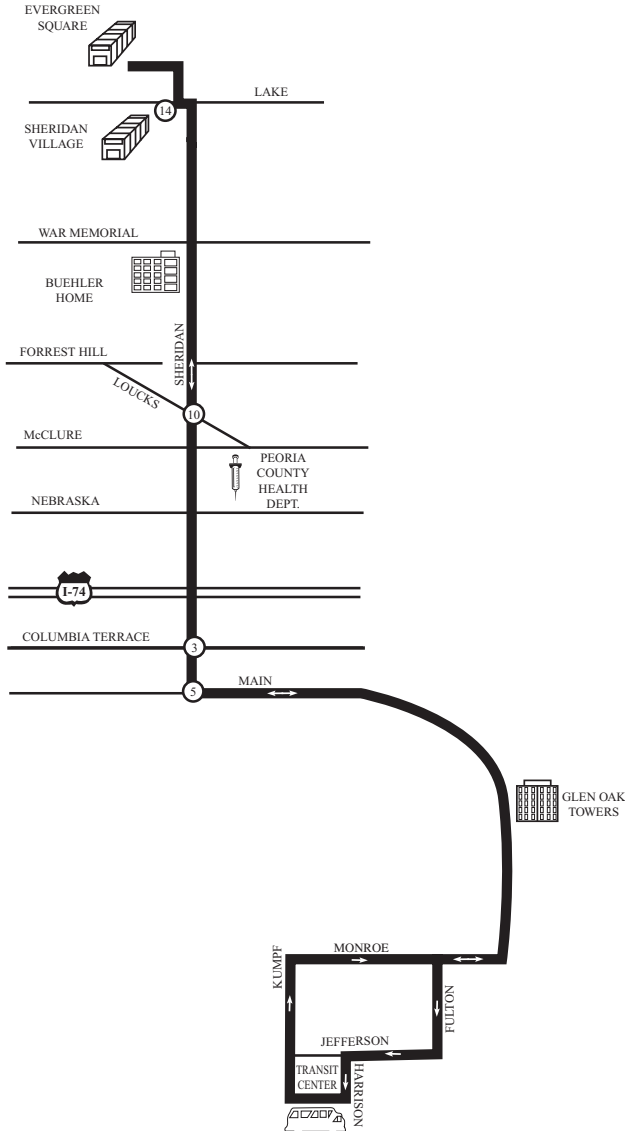

## #6-Sheridan

Bus does not operate into Sheridan Village

# #6-SHERIDAN

Times are approximate and may vary due to weather, road, and traffic conditions.

LEAVE TRANSIT CENTER	MAIN & SHERIDAN	SHERIDAN VILLAGE (ENTRANCE)	ARRIVE EVERGREEN SQUARE	LEAVE EVERGREEN SQUARE	SHERIDAN VILLAGE (ENTRANCE)	SHERIDAN & MAIN	ARRIVE TRANSIT CENTER
<b>MONDAY thru FRIDAY</b>							
		FROM GARAGE		5:46	5:50	5:59	6:05
		FROM GARAGE		6:16	6:20	6:29	6:35
6:15	6:21	6:30	6:32	6:46	6:50	6:59	7:05
6:45	6:51	7:00	7:02	7:16	7:20	7:29	7:35
7:15	7:21	7:30	7:32	7:46	7:50	7:59	8:05
7:45	7:51	8:00	8:02	8:16	8:20	8:29	8:35
8:15	8:21	8:30	8:32	8:46	8:50	8:59	9:05
8:45	8:51	9:00	9:02G				
9:15	9:21	9:30	9:32	9:46	9:50	9:59	10:05
10:15	10:21	10:30	10:32	10:46	10:50	10:59	11:05
11:15	11:21	11:30	11:32	11:46	11:50	11:59	<b>12:05</b>
<b>12:15</b>	<b>12:21</b>	<b>12:30</b>	<b>12:32</b>	<b>12:46</b>	<b>12:50</b>	<b>12:59</b>	<b>1:05</b>
<b>1:15</b>	<b>1:21</b>	<b>1:30</b>	<b>1:32</b>	<b>1:46</b>	<b>1:50</b>	<b>1:59</b>	<b>2:05</b>
		FROM GARAGE		2:16	2:20	2:29	2:35
2:15	2:21	2:30	2:32	2:46	2:50	2:59	3:05
2:45	2:51	3:00	3:02	3:16	3:20	3:29	3:35
3:15	3:21	3:30	3:32	3:46	3:50	3:59	4:05
3:45	3:51	4:00	4:02	4:16	4:20	4:29	4:35
4:15	4:21	4:30	4:32	4:46	4:50	4:59	5:05
4:45	4:51	5:00	5:02	5:16	5:20	5:29	5:35
5:15	5:21	5:30	5:32	5:46	5:50	5:59	6:05
5:45	5:51	6:00	6:02G				
<b>SATURDAY</b>							
		FROM GARAGE		7:46	7:50	7:59	8:05
8:15	8:21	8:30	8:32	8:46	8:50	8:59	9:05
9:15	9:21	9:30	9:32	9:46	9:50	9:59	10:05
10:15	10:21	10:30	10:32	10:46	10:50	10:59	11:05
11:15	11:21	11:30	11:32	11:46	11:50	11:59	<b>12:05</b>
<b>12:15</b>	<b>12:21</b>	<b>12:30</b>	<b>12:32</b>	<b>12:46</b>	<b>12:50</b>	<b>12:59</b>	<b>1:05</b>
<b>1:15</b>	<b>1:21</b>	<b>1:30</b>	<b>1:32</b>	<b>1:46</b>	<b>1:50</b>	<b>1:59</b>	<b>2:05</b>
2:15	2:21	2:30	2:32	2:46	2:50	2:59	3:05
3:15	3:21	3:30	3:32	3:46	3:50	3:59	4:05
4:15	4:21	4:30	4:32	4:46	4:50	4:59	5:05
5:15	5:21	5:30	5:32G				