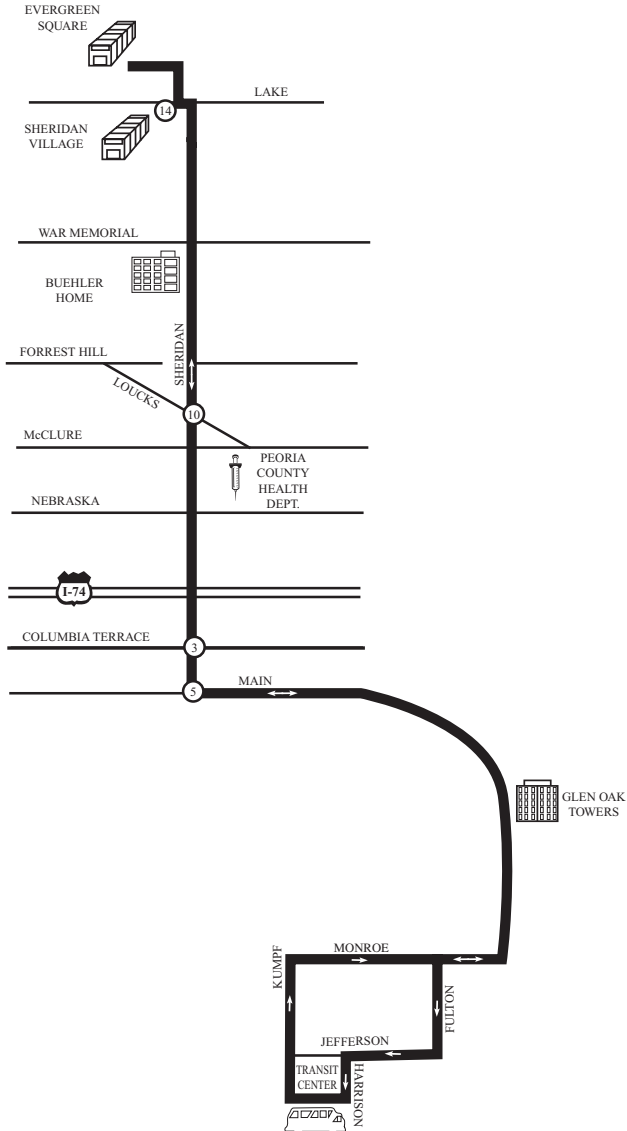

## #6-Sheridan

Bus does not operate into Sheridan Village

# #6-SHERIDAN

Times are approximate and may vary due to weather, road, and traffic conditions.

LEAVE TRANSIT CENTER	MAIN & SHERIDAN	SHERIDAN VILLAGE (ENTRANCE)	ARRIVE EVERGREEN SQUARE	LEAVE EVERGREEN SQUARE	SHERIDAN VILLAGE (ENTRANCE)	SHERIDAN & MAIN	ARRIVE TRANSIT CENTER
<b>MONDAY thru FRIDAY</b>							
		FROM GARAGE		5:46	5:50	5:59	6:05
		FROM GARAGE		6:16	6:20	6:29	6:35
6:15	6:21	6:30	6:32	6:46	6:50	6:59	7:05
6:45	6:51	7:00	7:02	7:16	7:20	7:29	7:35
7:15	7:21	7:30	7:32	7:46	7:50	7:59	8:05
7:45	7:51	8:00	8:02	8:16	8:20	8:29	8:35
8:15	8:21	8:30	8:32	8:46	8:50	8:59	9:05
8:45	8:51	9:00	9:02G				
9:15	9:21	9:30	9:32	9:46	9:50	9:59	10:05
10:15	10:21	10:30	10:32	10:46	10:50	10:59	11:05
11:15	11:21	11:30	11:32	11:46	11:50	11:59	<b>12:05</b>
<b>12:15</b>	<b>12:21</b>	<b>12:30</b>	<b>12:32</b>	<b>12:46</b>	<b>12:50</b>	<b>12:59</b>	<b>1:05</b>
<b>1:15</b>	<b>1:21</b>	<b>1:30</b>	<b>1:32</b>	<b>1:46</b>	<b>1:50</b>	<b>1:59</b>	<b>2:05</b>
		FROM GARAGE		2:16	2:20	2:29	2:35
2:15	2:21	2:30	2:32	2:46	2:50	2:59	3:05
2:45	2:51	3:00	3:02	3:16	3:20	3:29	3:35
3:15	3:21	3:30	3:32	3:46	3:50	3:59	4:05
3:45	3:51	4:00	4:02	4:16	4:20	4:29	4:35
4:15	4:21	4:30	4:32	4:46	4:50	4:59	5:05
4:45	4:51	5:00	5:02	5:16	5:20	5:29	5:35
5:15	5:21	5:30	5:32	5:46	5:50	5:59	6:05
5:45	5:51	6:00	6:02G				
<b>SATURDAY</b>							
		FROM GARAGE		7:46	7:50	7:59	8:05
8:15	8:21	8:30	8:32	8:46	8:50	8:59	9:05
9:15	9:21	9:30	9:32	9:46	9:50	9:59	10:05
10:15	10:21	10:30	10:32	10:46	10:50	10:59	11:05
11:15	11:21	11:30	11:32	11:46	11:50	11:59	<b>12:05</b>
<b>12:15</b>	<b>12:21</b>	<b>12:30</b>	<b>12:32</b>	<b>12:46</b>	<b>12:50</b>	<b>12:59</b>	<b>1:05</b>
<b>1:15</b>	<b>1:21</b>	<b>1:30</b>	<b>1:32</b>	<b>1:46</b>	<b>1:50</b>	<b>1:59</b>	<b>2:05</b>
2:15	2:21	2:30	2:32	2:46	2:50	2:59	3:05
3:15	3:21	3:30	3:32	3:46	3:50	3:59	4:05
4:15	4:21	4:30	4:32	4:46	4:50	4:59	5:05
5:15	5:21	5:30	5:32G				