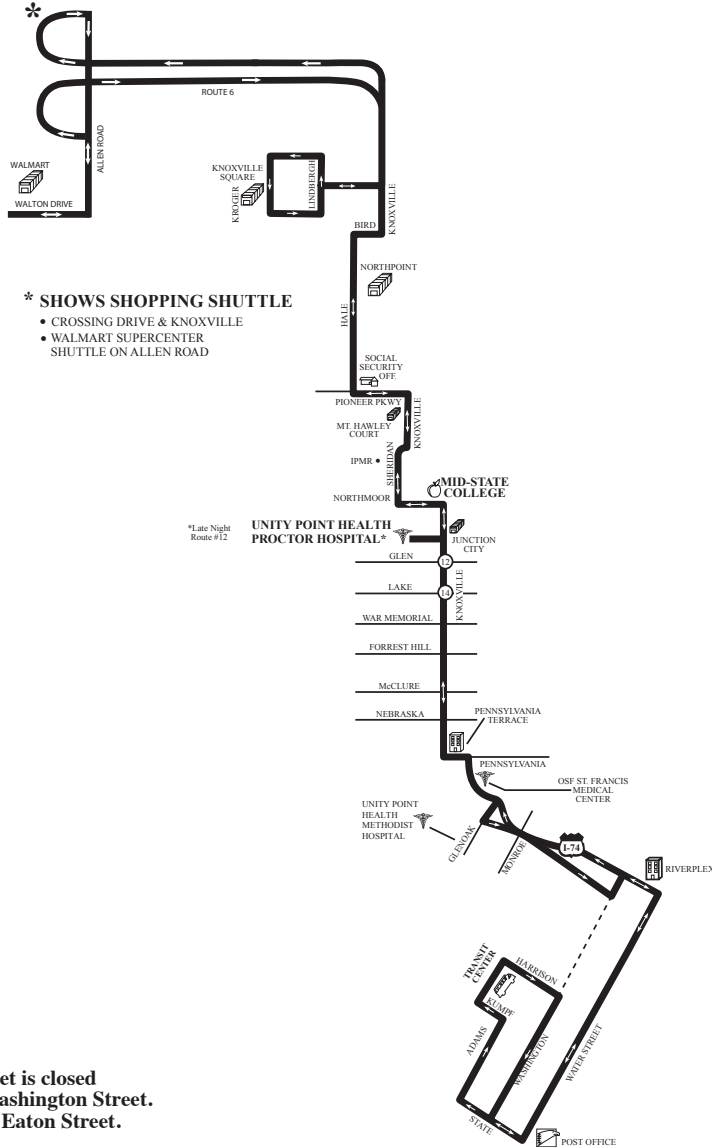

## #4-Knoxville

This route continues to Knoxville Square and Walmart Supercenter (Shopping Shuttle). See next page for times.

# #4-KNOXVILLE

Times are approximate and may vary due to weather, road, and traffic conditions.

LEAVE TRANSIT CENTER	OSF	ST. FRANCIS	KNOXVILLE & McCLURE	KNOXVILLE & LAKE	PROCTOR* HOSPITAL	NORTHMOOR & SHERIDAN	HALE & BIRD	ARRIVE KNOXVILLE SQUARE	LEAVE KNOXVILLE SQUARE	ARRIVE WALMART ON ALLEN	LEAVE WALMART ON ALLEN	ARRIVE KNOXVILLE SQUARE	LEAVE KNOXVILLE SQUARE	HALE & BIRD	NORTHMOOR & SHERIDAN	PROCTOR* HOSPITAL	KNOXVILLE & LAKE	KNOXVILLE & McCLURE	OSF	ST. FRANCIS	ARRIVE TRANSIT CENTER
----------------------	-----	-------------	---------------------	------------------	-------------------	----------------------	-------------	-------------------------	------------------------	-------------------------	------------------------	-------------------------	------------------------	-------------	----------------------	-------------------	------------------	---------------------	-----	-------------	-----------------------

\*Late Night Route #12