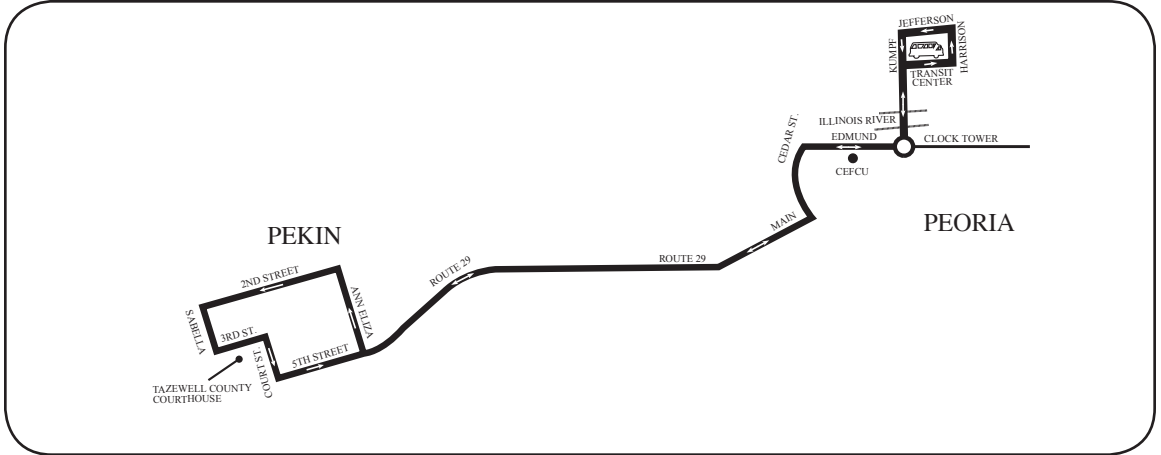

23

#23-Peoria to Pekin

This bus provides service between Peoria and Pekin, while also providing service to Creve Coeur and North Pekin.

From Peoria to Pekin

From Pekin to Peoria

LEAVE TRANSIT CENTER	WASHINGTON & EDMUND	ARRIVE PEKIN COURTHOUSE	LEAVE PEKIN COURTHOUSE	ROUTE 29 & RUSCHE LANE	ARRIVE TRANSIT CENTER
6:15	6:20	6:40	6:43	6:54	7:10
7:15	7:20	7:40	7:43	7:54	8:10
8:15	8:20	8:40	8:43	8:54	9:10
9:15	9:20	9:40	9:43	9:54	10:10
10:15	10:20	10:40	10:43	10:54	11:10
11:15	11:20	11:40	11:43	11:54	12:10
12:15	12:20	12:40	12:43	12:54	1:10
1:15	1:20	1:40	1:43	1:54	2:10
2:15	2:20	2:40	2:43	2:54	3:10
3:15	3:20	3:40	3:43	3:54	4:10
4:15	4:20	4:40	4:43	4:54	5:10
5:15	5:20	5:40	5:43	5:54	6:10G

Service provided Monday-Friday only.

No bus stop on 2nd and Court Place. Passengers must go to 3rd and Court St.

G - To Garage

LIGHTFACE denotes A.M. times

BOLDFACE denotes P.M. times

All Seniors (65 & older) pay 50¢ per ride.