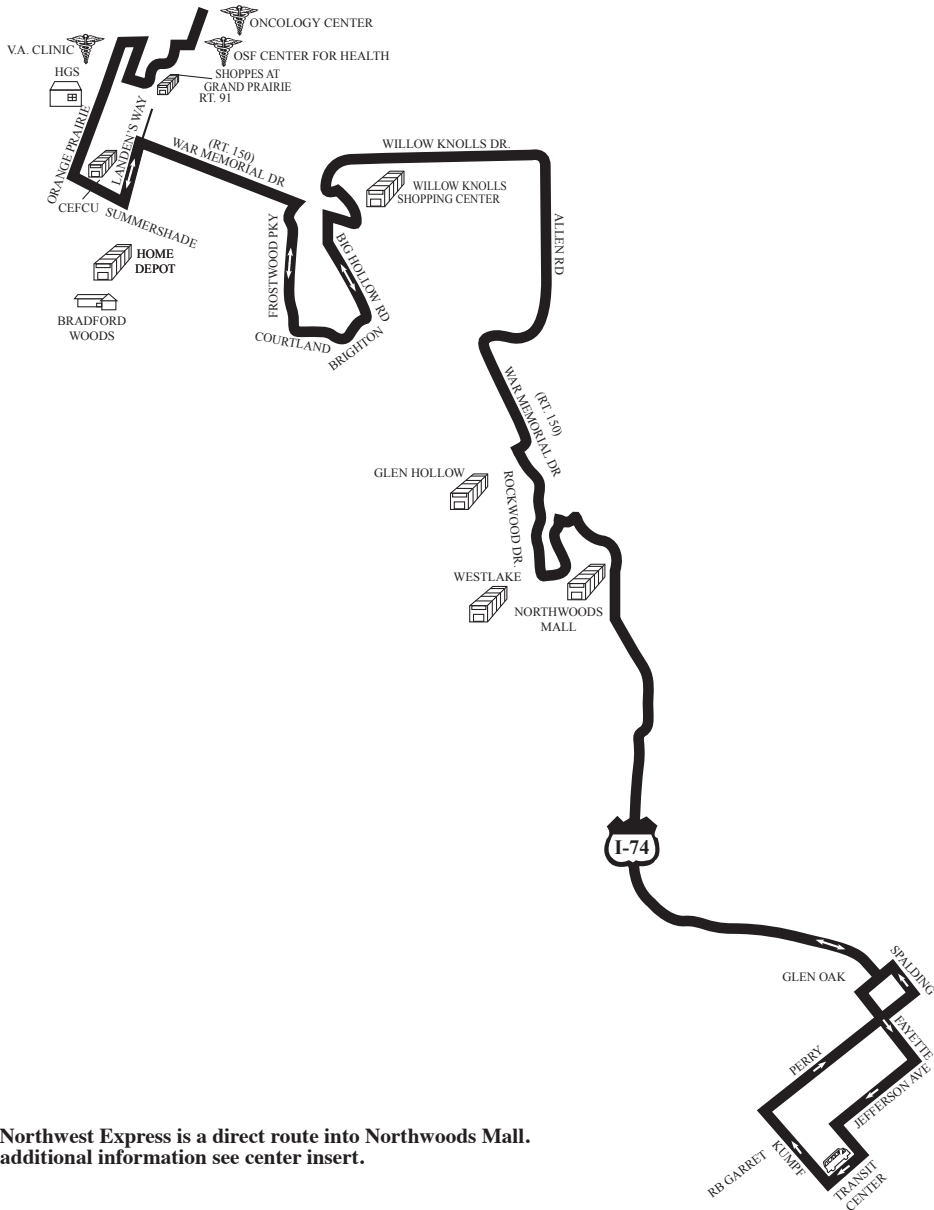

## #16-Northwest Express

Bus Shelter located at Dick's Sporting Goods at Shoppes at Grand Prairie.

#16 Northwest Express is a direct route into Northwoods Mall.  
For additional information see center insert.

V - These trips operate into the Bob Michael VA Clinic's front door.

G - To Garage

LIGHTFACE denotes A.M. times

BOLDFACE denotes P.M. times

All Seniors (65 & older) pay 50¢ per ride.