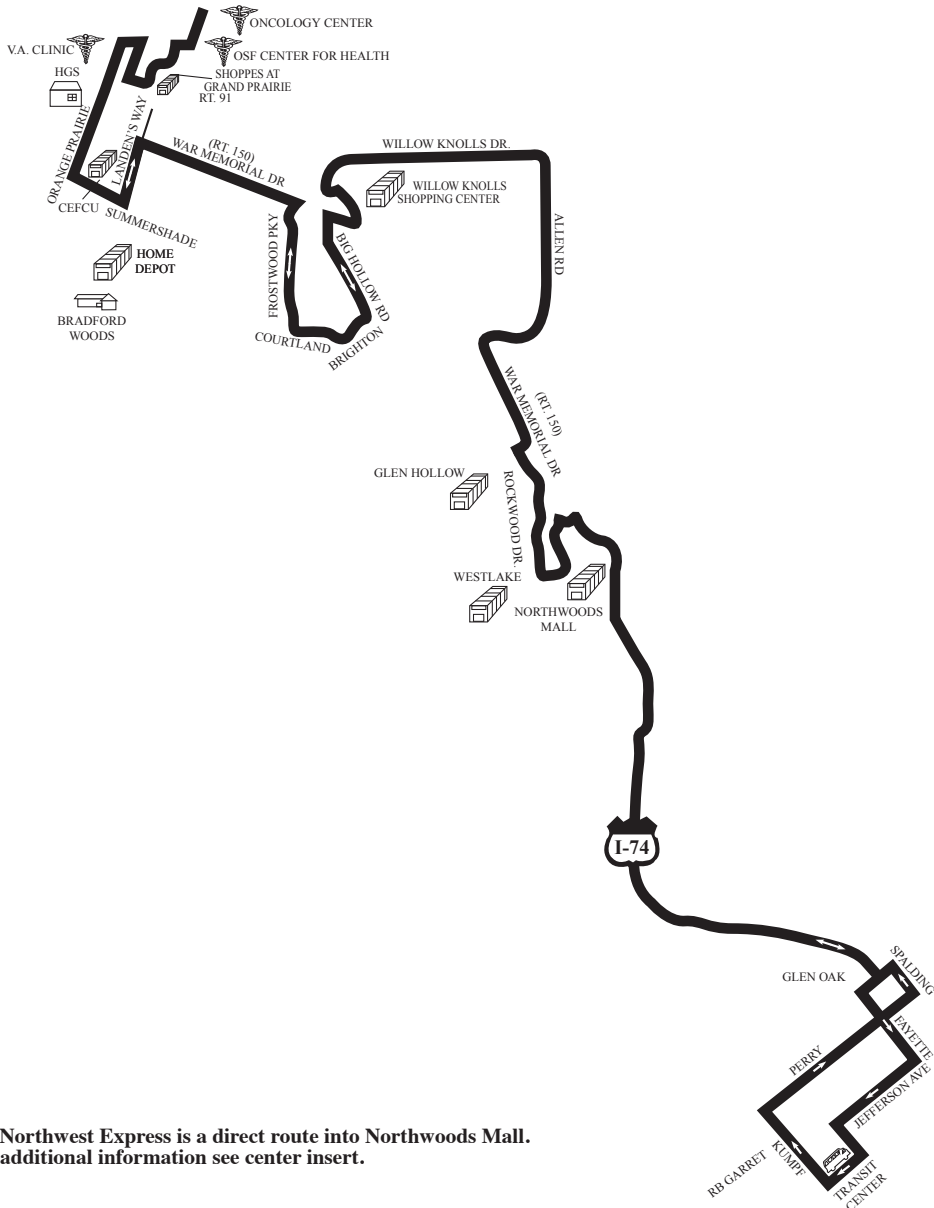

16

#16-Northwest Express

Bus Shelter located at Dick's Sporting Goods at Shoppes at Grand Prairie.