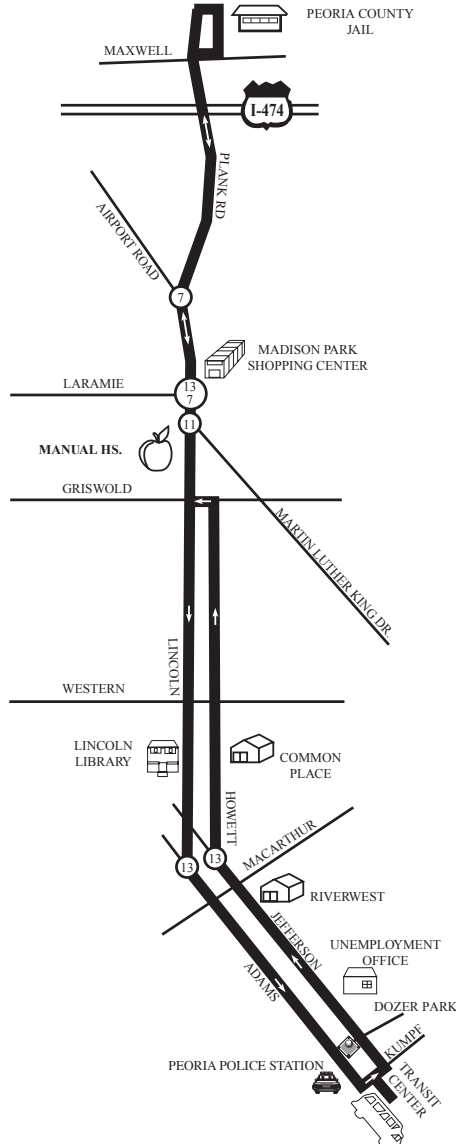

15 #15-Lincoln

#15-LINCOLN

Times are approximate and may vary due to weather, road, and traffic conditions.

LEAVE TRANSIT CENTER	HOWETT & WESTERN	MADISON PARK	ARRIVE COUNTY JAIL	LEAVE COUNTY JAIL	MADISON PARK	LINCOLN & WESTERN	ARRIVE TRANSIT CENTER
MONDAY thru FRIDAY							
					5:50	5:53	6:05
					6:20	6:23	6:35
6:15	6:18	6:25	6:32	6:40	6:50	6:53	7:05
6:45	6:48	6:55	7:02	7:10	7:20	7:23	7:35
7:15	7:18	7:25	7:32	7:40	7:50	7:53	8:05
7:45	7:48	7:55	8:02	8:10	8:20	8:23	8:35
8:15	8:18	8:25	8:32	8:40	8:50	8:53	9:05
8:45	8:48	8:55	9:02G				
9:15	9:18	9:25	9:32	9:40	9:50	9:53	10:05
10:15	10:18	10:25	10:32	10:40	10:50	10:53	11:05
11:15	11:18	11:25	11:32	11:40	11:50	11:53	12:05
12:15	12:18	12:25	12:32	12:40	12:50	12:53	1:05
1:15	1:18	1:25	1:32	1:40	1:50	1:53	2:05
FROM GARAGE							
				2:10	2:20	2:23	2:35
2:15	2:18	2:25	2:32	2:40	2:50	2:53	3:05
2:45	2:48	2:55	3:02	3:10	3:20	3:23	3:35
3:15	3:18	3:25	3:32	3:40	3:50	3:53	4:05
3:45	3:48	3:55	4:02	4:10	4:20	4:23	4:35
4:15	4:18	4:25	4:32	4:40	4:50	4:53	5:05
4:45	4:48	4:55	5:02	5:10	5:20	5:23	5:35
5:15	5:18	5:25	5:32	5:40	5:50	5:53	6:05
5:45	5:48	5:55	6:02G				
6:15	6:18	6:25	6:32	6:55	7:05	7:08	7:20
7:30	7:33	7:40	7:47	8:10	8:20	8:23	8:35
8:45	8:48	8:55	9:02	9:25	9:35	9:38	9:50
10:00	10:03	10:10	10:17	10:40	10:50	10:53	11:05
11:15	11:18	11:25	11:32	11:55	12:05	12:08	12:20
12:30	12:33	12:40	12:47G				
SATURDAY							
FROM GARAGE							
				7:40	7:50	7:53	8:05
8:15	8:18	8:25	8:32	8:40	8:50	8:53	9:05
9:15	9:18	9:25	9:32	9:40	9:50	9:53	10:05
10:15	10:18	10:25	10:32	10:40	10:50	10:53	11:05
11:15	11:18	11:25	11:32	11:40	11:50	11:53	12:05
12:15	12:18	12:25	12:32	12:40	12:50	12:53	1:05
1:15	1:18	1:25	1:32	1:40	1:50	1:53	2:05
2:15	2:18	2:25	2:32	2:40	2:50	2:53	3:05
3:15	3:18	3:25	3:32	3:40	3:50	3:53	4:05
4:15	4:18	4:25	4:32	4:40	4:50	4:53	5:05
5:15	5:18	5:25	5:32	5:40	5:50	5:53	6:05
6:15	6:18	6:25	6:32	6:55	7:05	7:08	7:20
7:30	7:33	7:40	7:47	8:10	8:20	8:23	8:35
8:45	8:48	8:55	9:02	9:25	9:35	9:38	9:50
10:00	10:03	10:10	10:17G				