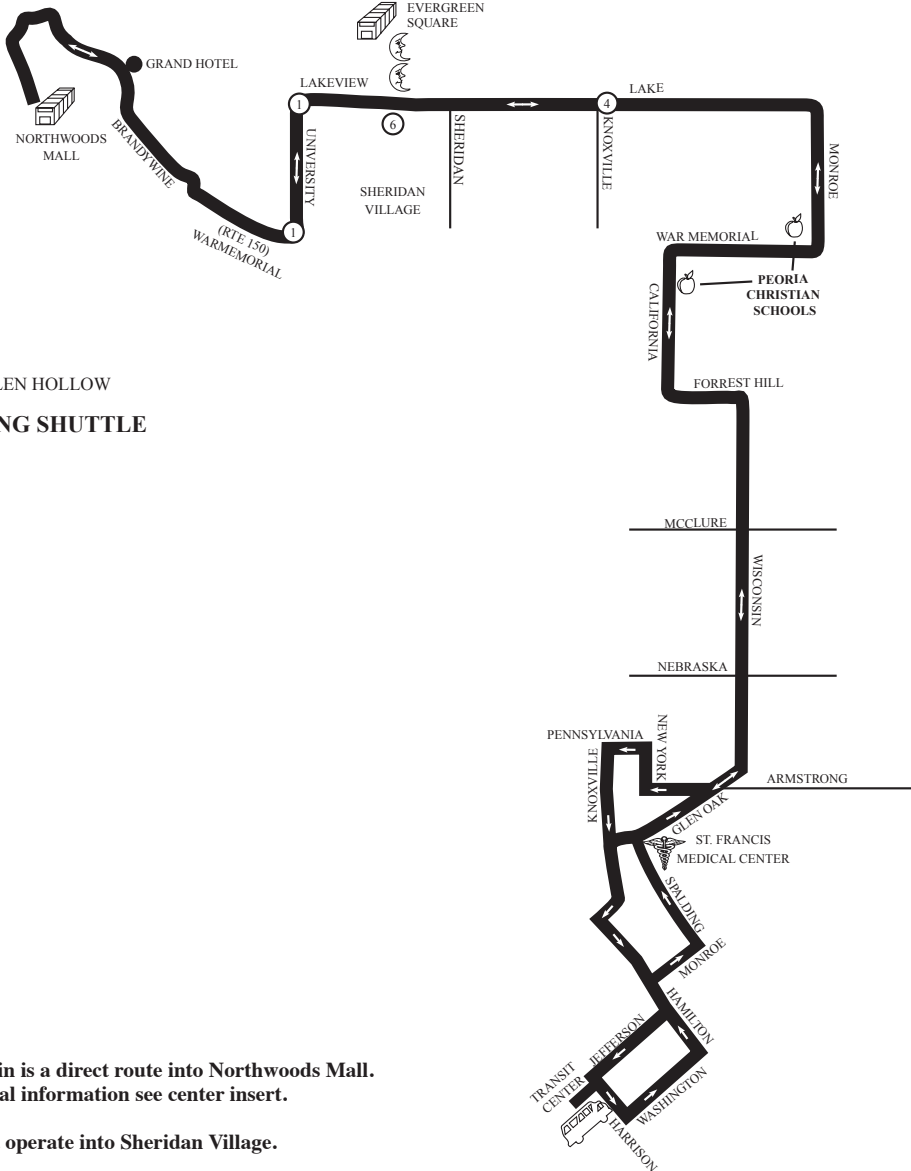

14

#14-Wisconsin

This route continues to Glen Hollow (Shopping Shuttle)
See next page for times.

#14-WISCONSIN

Times are approximate and may vary due to weather, road, and traffic conditions.

LEAVE TRANSIT CENTER	ST. FRANCIS HOSPITAL	WISCONSIN & FORREST HILL	SHERIDAN VILLAGE (ENTRANCE)	ARRIVE NORTHWOODS MALL	ARRIVE GLEN HOLLOW	LEAVE GLEN HOLLOW	ARRIVE BAUMAN WAY	LEAVE NORTHWOODS MALL	SHERIDAN VILLAGE (ENTRANCE)	WISCONSIN & FORREST HILL	PENNSYLVANIA & MISSOURI	ARRIVE TRANSIT CENTER
MONDAY thru FRIDAY												
				FROM GARAGE					5:35	5:47	5:55	6:05
5:45	5:53	6:00	6:10	6:21				5:56	6:05	6:17	6:25	6:35
6:15	6:23	6:30	6:40	6:51				6:22	6:31	6:46	6:55	7:05
6:45	6:53	7:00	7:10	7:21				6:52	7:01	7:16	7:25	7:35
7:15	7:23	7:30	7:40	7:51				7:22	7:31	7:46	7:55	8:05
7:45	7:53	8:00	8:10	8:21				7:52	8:01	8:16	8:25	8:35
8:15	8:23	8:30	8:40	8:51				8:22	8:31	8:46	8:55	9:05
8:45	8:53	9:00	9:10	9:21G				9:22	9:31	9:46	9:55	10:05
9:15	9:23	9:30	9:40	9:51	SHOPPING SHUTTLE			10:22	10:31	10:46	10:55	11:05
10:15	10:23	10:30	10:40	10:51	9:58	10:28	10:32	11:22	11:31	11:46	11:55	12:05
11:15	11:23	11:30	11:40	11:51	11:58	12:28	12:32	12:22	12:31	12:46	12:55	1:05
12:15	12:23	12:30	12:40	12:51	12:58	1:28	1:32	1:22	1:31	1:46	1:55	2:05
1:15	1:23	1:30	1:40	1:51				1:52	2:01	2:16	2:25	2:35
								2:22	2:31	2:46	2:55	3:05
2:15	2:23	2:30	2:40	2:51				2:52	3:01	3:16	3:25	3:35
2:45	2:53	3:00	3:10	3:21				3:22	3:31	3:46	3:55	4:05
3:15	3:23	3:30	3:40	3:51				3:52	4:01	4:16	4:25	4:35
3:45	3:53	4:00	4:10	4:21				4:22	4:31	4:46	4:55	5:05
4:15	4:23	4:30	4:40	4:51				4:52	5:01	5:16	5:25	5:35
4:45	4:53	5:00	5:10	5:21				5:22	5:31	5:46	5:55	6:05
5:15	5:23	5:30	5:40	5:56G								
5:45	5:53	6:02	6:10	6:26G								
6:15	6:22	6:27	6:36	6:42				6:51	6:58	7:11	7:17	7:25
7:30	7:37	7:42	7:51	7:57				8:06	8:13	8:26	8:32	8:40
8:45	8:52	8:57	9:06	9:12				9:21	9:28	9:41	9:47	9:55
☾ 10:00	10:07	10:12	10:21*	10:27				☾ 10:31	10:38	10:51	10:57	11:05
☾ 11:15	11:22	11:27	11:36*	11:42				☾ 11:46	11:53	12:06	12:12	12:20
☾ 12:30	12:37	12:42	12:51*	12:57G								
SATURDAY												
				FROM GARAGE				7:22	7:31	7:46	7:55	8:05
8:15	8:25	8:32	8:45	8:56				8:22	8:31	8:46	8:55	9:05
9:15	9:25	9:32	9:45	9:56	9:03	9:28	9:32	9:22	9:31	9:46	9:55	10:05
10:15	10:25	10:32	10:45	10:56	10:03	10:28	10:32	10:22	10:31	10:46	10:55	11:05
11:15	11:25	11:32	11:45	11:56	11:03	11:28	11:32	11:22	11:31	11:46	11:55	12:05
12:15	12:25	12:32	12:45	12:56	12:03	12:28	12:32	12:22	12:31	12:46	12:55	1:05
1:15	1:25	1:32	1:45	1:56	1:03	1:28	1:32	1:22	1:31	1:46	1:55	2:05
2:15	2:25	2:32	2:45	2:56	2:03	2:28	2:32	2:22	2:31	2:46	2:55	3:05
3:15	3:25	3:32	3:45	3:56	3:03	3:28	3:32	3:22	3:31	3:46	3:55	4:05
4:15	4:25	4:32	4:45	4:56	4:03	4:28	4:32	4:22	4:31	4:46	4:55	5:05
5:15	5:25	5:32	5:45	5:56G				5:22	5:31	5:46	5:55	6:05
6:15	6:22	6:27	6:36	6:42				6:51	6:58	7:11	7:17	7:25
7:30	7:37	7:42	7:51	7:57				8:06	8:13	8:26	8:32	8:40
8:45	8:52	8:57	9:06	9:12				9:21	9:28	9:41	9:47	9:55
10:00	10:07	10:12	10:21	10:27G								