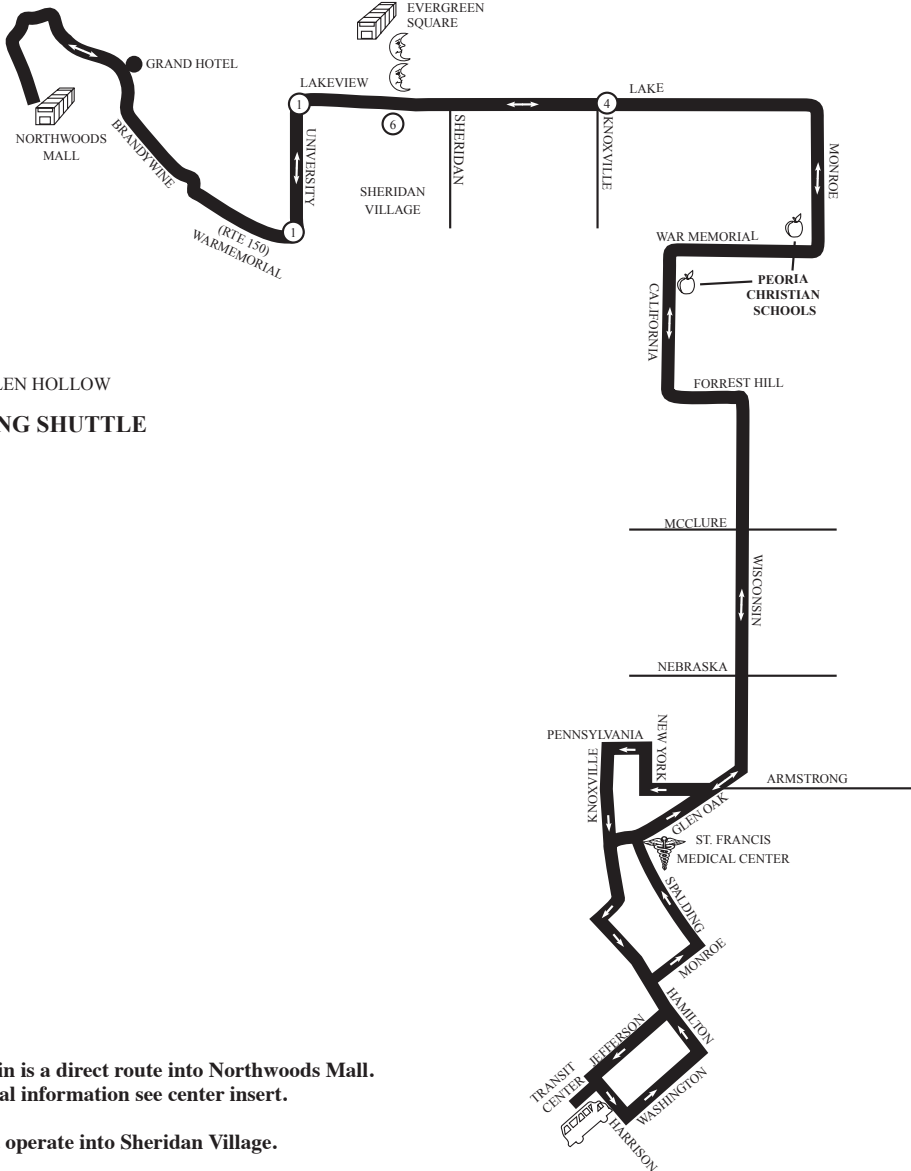

14

#14-Wisconsin

This route continues to Glen Hollow (Shopping Shuttle)
See next page for times.

#14-WISCONSIN

Times are approximate and may vary due to weather, road, and traffic conditions.

LEAVE TRANSIT CENTER	ST. FRANCIS HOSPITAL	WISCONSIN & FORREST HILL	SHERIDAN VILLAGE (ENTRANCE)	ARRIVE NORTHWOODS MALL	ARRIVE GLEN HOLLOW	LEAVE GLEN HOLLOW	ARRIVE BAUMAN WAY	LEAVE NORTHWOODS MALL	SHERIDAN VILLAGE (ENTRANCE)	WISCONSIN & FORREST HILL	PENNSYLVANIA & MISSOURI	ARRIVE TRANSIT CENTER	
MONDAY thru FRIDAY													
				FROM GARAGE						5:35	5:47	5:55	6:05
5:45	5:53	6:00	6:10	6:21				5:56	6:05	6:17	6:25	6:35	
6:15	6:23	6:30	6:40	6:51				6:22	6:31	6:46	6:55	7:05	
6:45	6:53	7:00	7:10	7:21				6:52	7:01	7:16	7:25	7:35	
7:15	7:23	7:30	7:40	7:51				7:22	7:31	7:46	7:55	8:05	
7:45	7:53	8:00	8:10	8:21				7:52	8:01	8:16	8:25	8:35	
8:15	8:23	8:30	8:40	8:51				8:22	8:31	8:46	8:55	9:05	
8:45	8:53	9:00	9:10	9:21G				9:22	9:31	9:46	9:55	10:05	
9:15	9:23	9:30	9:40	9:51	SHOPPING SHUTTLE			10:22	10:31	10:46	10:55	11:05	
10:15	10:23	10:30	10:40	10:51	9:58	10:28	10:32	11:22	11:31	11:46	11:55	12:05	
11:15	11:23	11:30	11:40	11:51	11:58	12:28	12:32	12:22	12:31	12:46	12:55	1:05	
12:15	12:23	12:30	12:40	12:51	12:58	1:28	1:32	1:22	1:31	1:46	1:55	2:05	
1:15	1:23	1:30	1:40	1:51				1:52	2:01	2:16	2:25	2:35	
								2:22	2:31	2:46	2:55	3:05	
2:15	2:23	2:30	2:40	2:51				2:52	3:01	3:16	3:25	3:35	
2:45	2:53	3:00	3:10	3:21				3:22	3:31	3:46	3:55	4:05	
3:15	3:23	3:30	3:40	3:51				3:52	4:01	4:16	4:25	4:35	
3:45	3:53	4:00	4:10	4:21				4:22	4:31	4:46	4:55	5:05	
4:15	4:23	4:30	4:40	4:51				4:52	5:01	5:16	5:25	5:35	
4:45	4:53	5:00	5:10	5:21				5:22	5:31	5:46	5:55	6:05	
5:15	5:23	5:30	5:40	5:56G									
5:45	5:53	6:02	6:10	6:26G									
6:15	6:22	6:27	6:36	6:42				6:51	6:58	7:11	7:17	7:25	
7:30	7:37	7:42	7:51	7:57				8:06	8:13	8:26	8:32	8:40	
8:45	8:52	8:57	9:06	9:12				9:21	9:28	9:41	9:47	9:55	
☾ 10:00	10:07	10:12	10:21*	10:27				☾ 10:31	10:38	10:51	10:57	11:05	
☾ 11:15	11:22	11:27	11:36*	11:42				☾ 11:46	11:53	12:06	12:12	12:20	
☾ 12:30	12:37	12:42	12:51*	12:57G									
SATURDAY													
				FROM GARAGE				7:22	7:31	7:46	7:55	8:05	
8:15	8:25	8:32	8:45	8:56				8:22	8:31	8:46	8:55	9:05	
9:15	9:25	9:32	9:45	9:56	9:03	9:28	9:32	9:22	9:31	9:46	9:55	10:05	
10:15	10:25	10:32	10:45	10:56	10:03	10:28	10:32	10:22	10:31	10:46	10:55	11:05	
11:15	11:25	11:32	11:45	11:56	11:03	11:28	11:32	11:22	11:31	11:46	11:55	12:05	
12:15	12:25	12:32	12:45	12:56	1:03	1:28	1:32	1:22	1:31	1:46	1:55	2:05	
1:15	1:25	1:32	1:45	1:56	2:03	2:28	2:32	2:22	2:31	2:46	2:55	3:05	
2:15	2:25	2:32	2:45	2:56	3:03	3:28	3:32	3:22	3:31	3:46	3:55	4:05	
3:15	3:25	3:32	3:45	3:56	4:03	4:28	4:32	4:22	4:31	4:46	4:55	5:05	
4:15	4:25	4:32	4:45	4:56				5:22	5:31	5:46	5:55	6:05	
5:15	5:25	5:32	5:45	5:56G									
6:15	6:22	6:27	6:36	6:42				6:51	6:58	7:11	7:17	7:25	
7:30	7:37	7:42	7:51	7:57				8:06	8:13	8:26	8:32	8:40	
8:45	8:52	8:57	9:06	9:12				9:21	9:28	9:41	9:47	9:55	
10:00	10:07	10:12	10:21	10:27G									