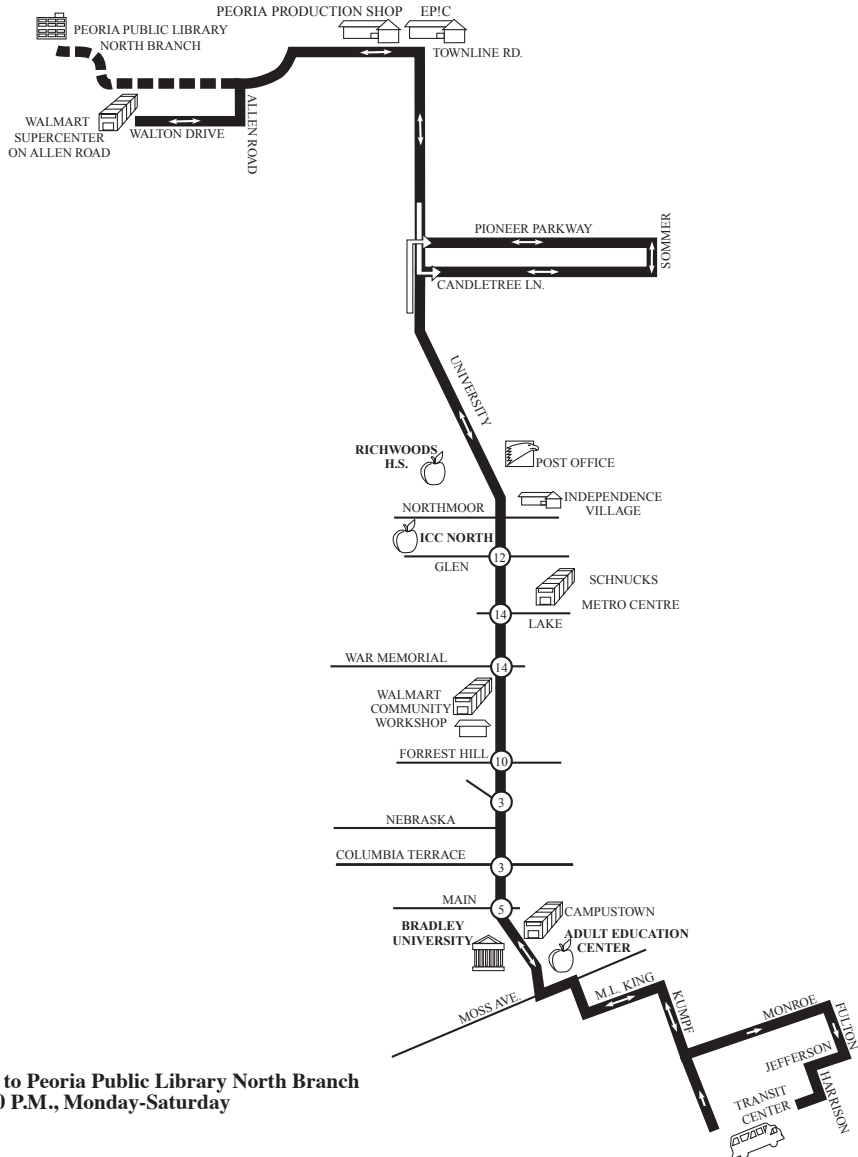

1

#1-University

This route runs from Walmart Supercenter on Allen Rd.