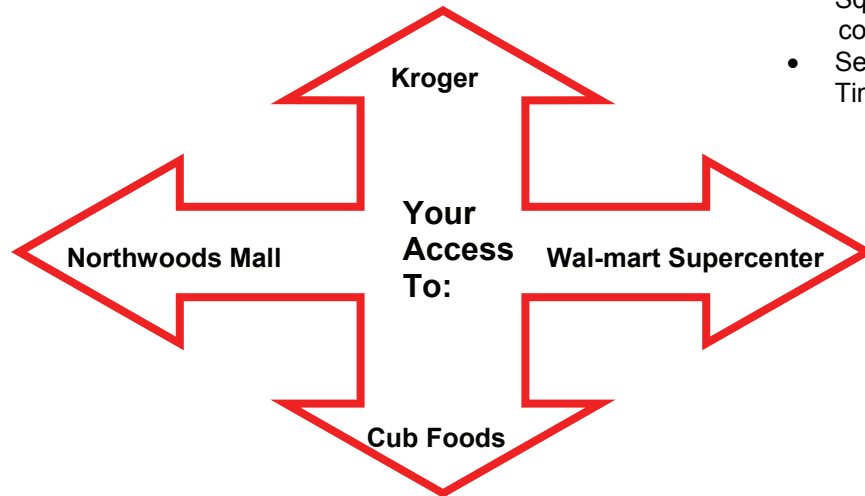

Did You Hear?

The Greater Peoria Mass Transit District

Has extended service

- Easier access to popular North Peoria shopping centers
- Travel To: Wal-mart Super Center, Kroger at Knoxville Square, or Cub Foods in Glen Hollow all from the convenience of the Northwoods Mall
- See routes #14, #12, and #4 in the Riders Guide for Times and Schedule

North Peoria Metro

The Greater Peoria Mass Transit District (CityLink) is excited to introduce a new service to our riders starting on June 5th. The “North Peoria Metro” will allow riders to transfer to the #1 University, #4 Knoxville, and #12 Heights at the Walmart Supercenter. The #14 Wisconsin will extend service to Cub Foods at Glen Hollow. The new service will eliminate riders having to travel to the Transit Center to transfer to other routes. The North Peoria Metro runs four times a day on four routes. This new more convenient service will help riders balance their busy schedules and reduce time spent traveling to more than one destination.

North Peoria Metro

#14 Wisconsin to Cub Foods			
Leave Mall	Arrive Cub	Leave Cub	Arrive Mall
9:51 AM	9:58 AM	10:00 AM	10:07 AM
10:51 AM	10:58 AM	11:00 AM	11:07 AM
11:51 AM	11:58 AM	12:00 PM	12:07 PM
12:51 PM	12:58 PM	1:00 PM	1:07 PM

#12 Heights to Allen Road Walmart			
Leave Mall	Arr. Walmart	Lv. Walmart	Arrive Mall
9:40 AM	9:55 AM	10:00 AM	10:15 AM
10:40 AM	10:55 AM	11:00 AM	11:15 AM
11:40 AM	11:55 AM	12:00 PM	12:15 PM
12:40 PM	12:55 PM	1:00 PM	1:15 PM