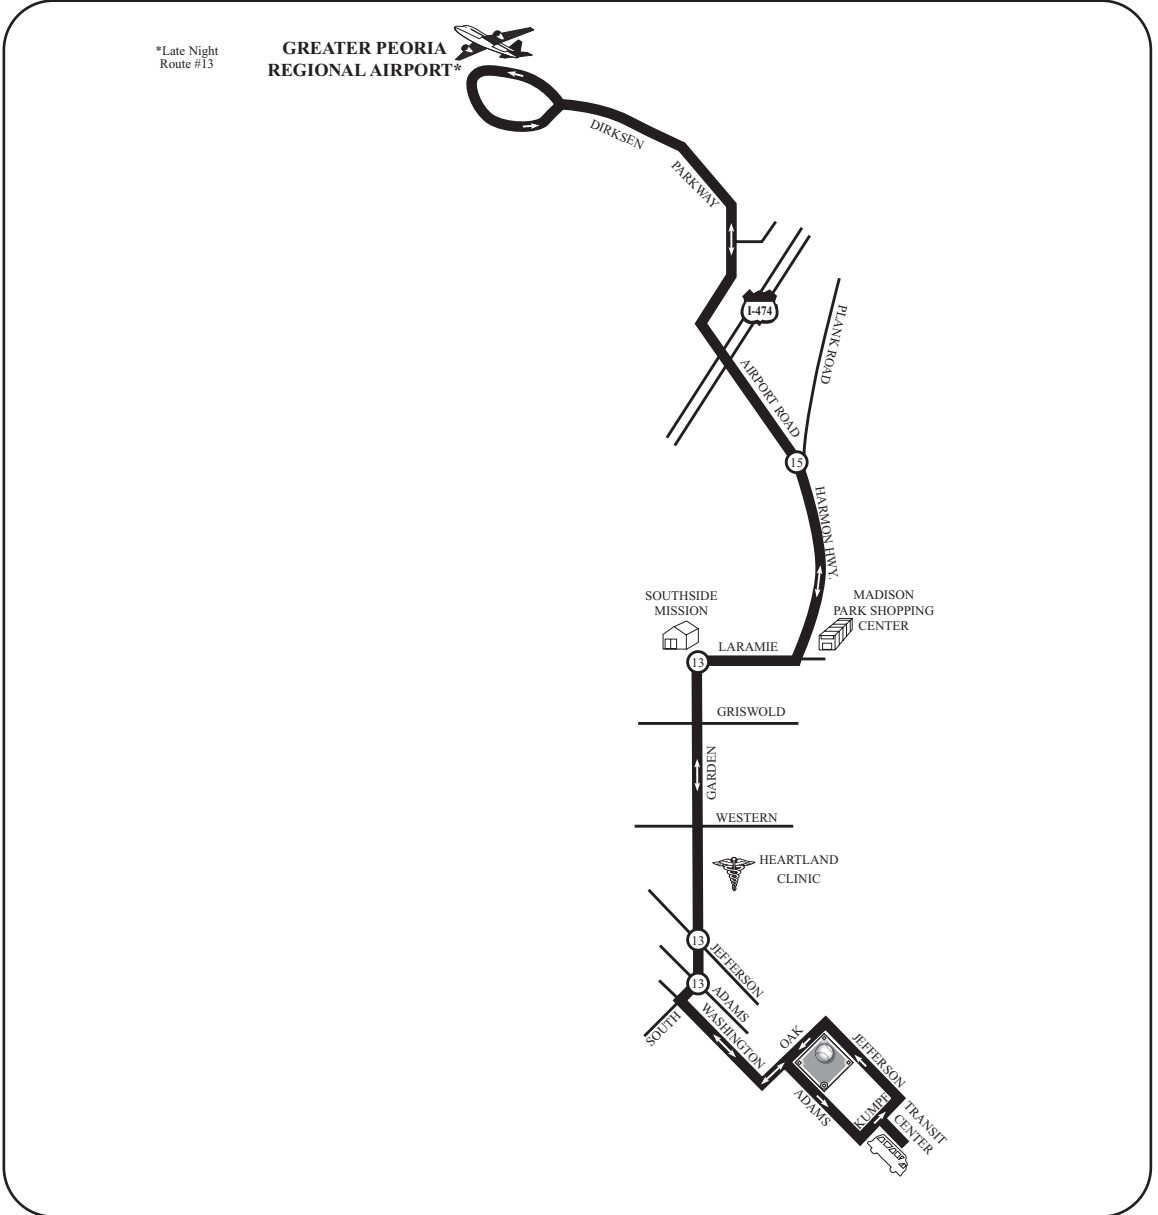

7

#7-Garden