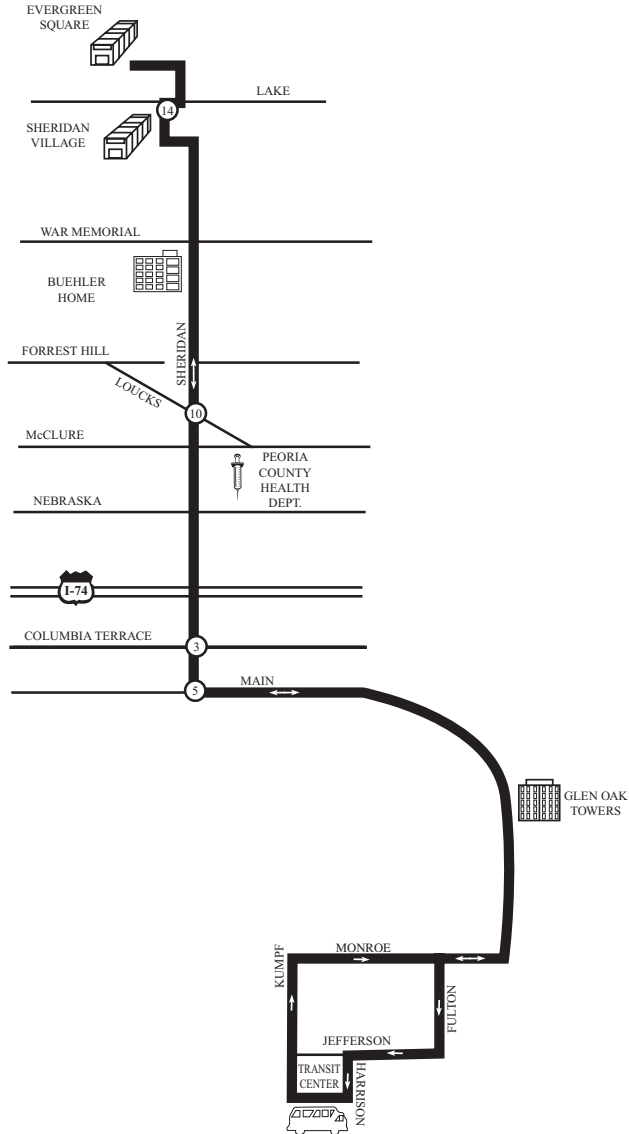

6

#6-Sheridan

#6-SHERIDAN

Times are approximate and may vary due to weather, road, and traffic conditions.

LEAVE TRANSIT CENTER	MAIN & SHERIDAN	SHERIDAN VILLAGE (FRONT)	ARRIVE EVERGREEN SQUARE	LEAVE EVERGREEN SQUARE	SHERIDAN VILLAGE (FRONT)	SHERIDAN & MAIN	ARRIVE TRANSIT CENTER
MONDAY thru FRIDAY							
			FROM GARAGE	5:46	5:50	5:59	6:05
			FROM GARAGE	6:16	6:20	6:29	6:35
6:15	6:21	6:30	6:32	6:46	6:50	6:59	7:05
6:45	6:51	7:00	7:02	7:16	7:20	7:29	7:35
7:15	7:21	7:30	7:32	7:46	7:50	7:59	8:05
7:45	7:51	8:00*	8:08	8:16	8:20	8:29	8:35
8:15	8:21	8:30	8:32	8:46	8:50	8:59	9:05
8:45	8:51	9:00	9:02G				
9:15	9:21	9:30*	9:38	9:46	9:50	9:59	10:05
10:15	10:21	10:30	10:32	10:46	10:50	10:59	11:05
11:15	11:21	11:30	11:32	11:46	11:50	11:59	12:05
12:15	12:21	12:30*	12:38	12:46	12:50	12:59	1:05
1:15	1:21	1:30	1:32	1:46	1:50	1:59	2:05
			FROM GARAGE	2:16	2:20	2:29	2:35
2:15	2:21	2:30*	2:38	2:46	2:50	2:59	3:05
2:45	2:51	3:00	3:02	3:16	3:20	3:29	3:35
3:15	3:21	3:30*	3:38	3:46	3:50	3:59	4:05
3:45	3:51	4:00	4:02	4:16	4:20	4:29	4:35
4:15	4:21	4:30	4:32	4:46	4:50	4:59	5:05
4:45	4:51	5:00	5:02	5:16	5:20	5:29	5:35
5:15	5:21	5:30	5:32	5:46	5:50	5:59	6:05
5:45	5:51	6:00	6:02G				
SATURDAY							
			FROM GARAGE	7:46	7:50	7:59	8:05
8:15	8:21	8:30	8:32	8:46	8:50	8:59	9:05
9:15	9:21	9:30*	9:38	9:46	9:50	9:59	10:05
10:15	10:21	10:30	10:32	10:46	10:50	10:59	11:05
11:15	11:21	11:30	11:32	11:46	11:50	11:59	12:05
12:15	12:21	12:30*	12:38	12:46	12:50	12:59	1:05
1:15	1:21	1:30	1:32	1:46	1:50	1:59	2:05
2:15	2:21	2:30	2:32	2:46	2:50	2:59	3:05
3:15	3:21	3:30*	3:38	3:46	3:50	3:59	4:05
4:15	4:21	4:30	4:32	4:46	4:50	4:59	5:05
5:15	5:21	5:30	5:35G				

* These trips do not serve the back of Sheridan Village.

G - To Garage

LIGHTFACE denotes AM times

BOLDFACE denotes PM times