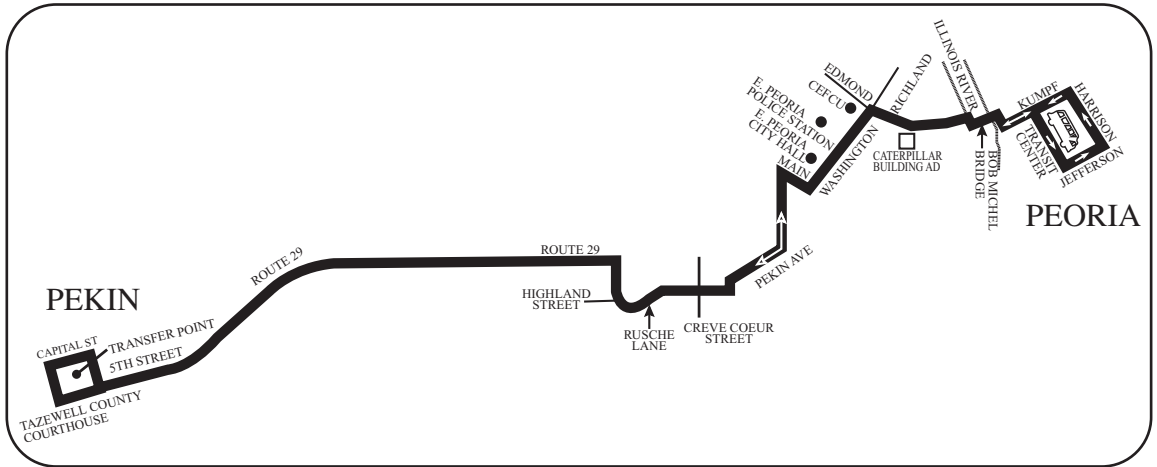

23

#23-Peoria to Pekin

This bus provides service between Peoria and Pekin, while also providing service to Creve Coeur and North Pekin.

From Peoria to Pekin

From Pekin to Peoria

LEAVE TRANSIT CENTER	WASHINGTON AND MAIN (EP)	ARRIVE PEKIN COURTHOUSE	LEAVE PEKIN COURTHOUSE	ROUTE 29 AND RUSCHE LANE	ARRIVE TRANSIT CENTER
6:15	6:20	6:40	6:43	6:54	7:10
7:15	7:20	7:40	7:43	7:54	8:10
8:15	8:20	8:40	8:43	8:54	9:10
9:15	9:20	9:40	9:43	9:54	10:10
10:15	10:20	10:40	10:43	10:54	11:10
11:15	11:20	11:40	11:43	11:54	12:10
12:15	12:20	12:40	12:43	12:54	1:10
1:15	1:20	1:40	1:43	1:54	2:10
2:15	2:20	2:40	2:43	2:54	3:10
3:15	3:20	3:40	3:43	3:54	4:10
4:15	4:20	4:40	4:43	4:54	5:10
5:15	5:20	5:40	5:43	5:54	6:10G

LIGHTFACE denotes AM times **BOLDFACE denotes PM times** Service provided Monday-Friday only. G - To Garage.

All transfers between Pekin and Peoria will cost \$1.00 or an additional punch unless you have a Metro Pass.