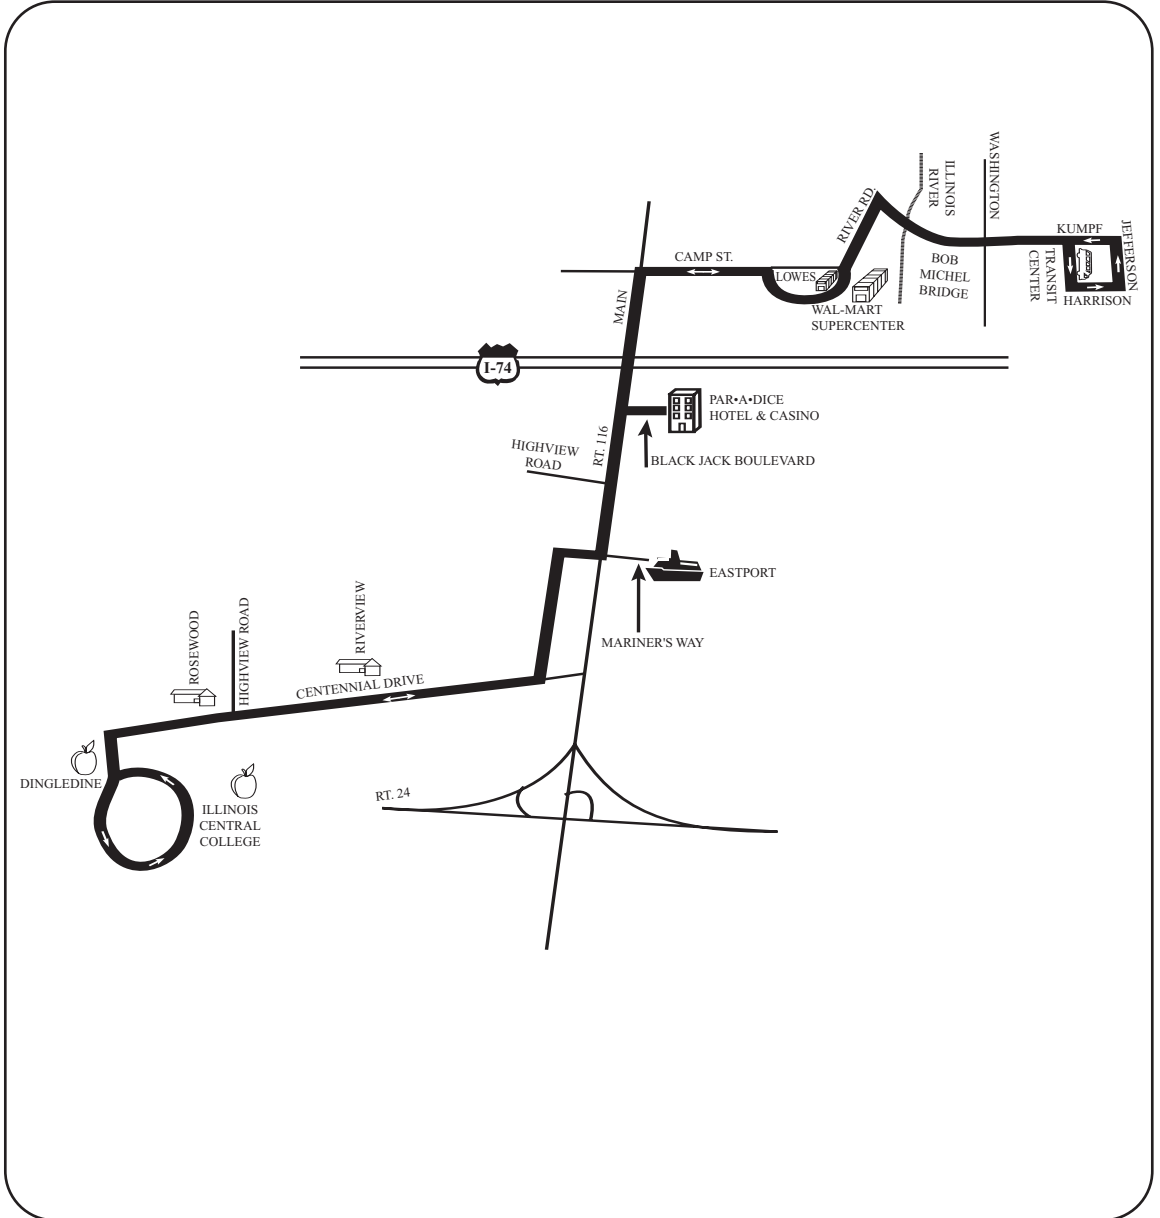

20

#20-ICC EXPRESS

This bus provides service between downtown and Illinois Central College. Other major destinations along the route are the Embassy Suites, Walmart Supercenter, Par•A•Dice Hotel & Casino and Eastport Plaza.

#20-ICC EXPRESS

Times are approximate and may vary due to weather, road, and traffic conditions.

LEAVE TRANSIT CENTER	WAL-MART SUPERCENTER	PAR-A-DICE	ICC DINGLEDINE CAMPUS	ARRIVE ICC	LEAVE ICC	ICC DINGLEDINE CAMPUS	PAR-A-DICE	WAL-MART SUPERCENTER	ARRIVE TRANSIT CENTER
----------------------	----------------------	------------	-----------------------	------------	-----------	-----------------------	------------	----------------------	-----------------------

MONDAY thru FRIDAY

6:15	6:20	6:27	6:33	6:36	6:46	6:48	6:57	7:02	7:10
6:45	6:50	6:57	7:03	7:06	7:16	7:18	7:27	7:32	7:40
7:15	7:20	7:27	7:33	7:36	7:46	7:48	7:57	8:02	8:10
7:45	7:50	7:57	8:03	8:06	8:16	8:18	8:27	8:32	8:40
8:15	8:20	8:27	8:33	8:36	8:46	8:48	8:57	9:02	9:10
8:45	8:50	8:57	9:03	9:06					
9:15	9:20	9:27	9:33	9:36	9:46	9:48	9:57	10:02	10:10
10:15	10:20	10:27	10:33	10:36	10:46	10:48	10:57	11:02	11:10
11:15	11:20	11:27	11:33	11:36	11:46	11:48	11:57	12:02	12:10
12:15	12:20	12:27	12:33	12:36	12:46	12:48	12:57	1:02	1:10
1:15	1:20	1:27	1:33	1:36	1:46	1:48	1:57	2:02	2:10
					2:16	2:18	2:27	2:32	2:40
2:15	2:20	2:27	2:33	2:36	2:46	2:48	2:57	3:02	3:10
2:45	2:50	2:57	3:03	3:06	3:16	3:18	3:27	3:32	3:40
3:15	3:20	3:27	3:33	3:36	3:46	3:48	3:57	4:02	4:10
3:45	3:50	3:57	4:03	4:06	4:16	4:18	4:27	4:32	4:40
4:15	4:20	4:27	4:33	4:36	4:46	4:48	4:57	5:02	5:10
4:45	4:50	4:57	5:03	5:06	5:16	5:18	5:27	5:32	5:40
5:15	5:20	5:27	5:33	5:36	5:46	5:48	5:57	6:02	6:10
5:45	5:50	5:57	6:03	6:06					
6:15	6:20	6:27	6:33	6:36	6:56	6:58	7:07	7:12	7:20
7:30	7:35	7:42	7:47	7:50	8:11	8:13	8:22	8:28	8:35
8:45	8:50	8:57	9:02	9:05	9:26	9:28	9:37	9:42	9:50G

LIGHTFACE denotes AM times

BOLDFACE denotes PM times

G - To Garage