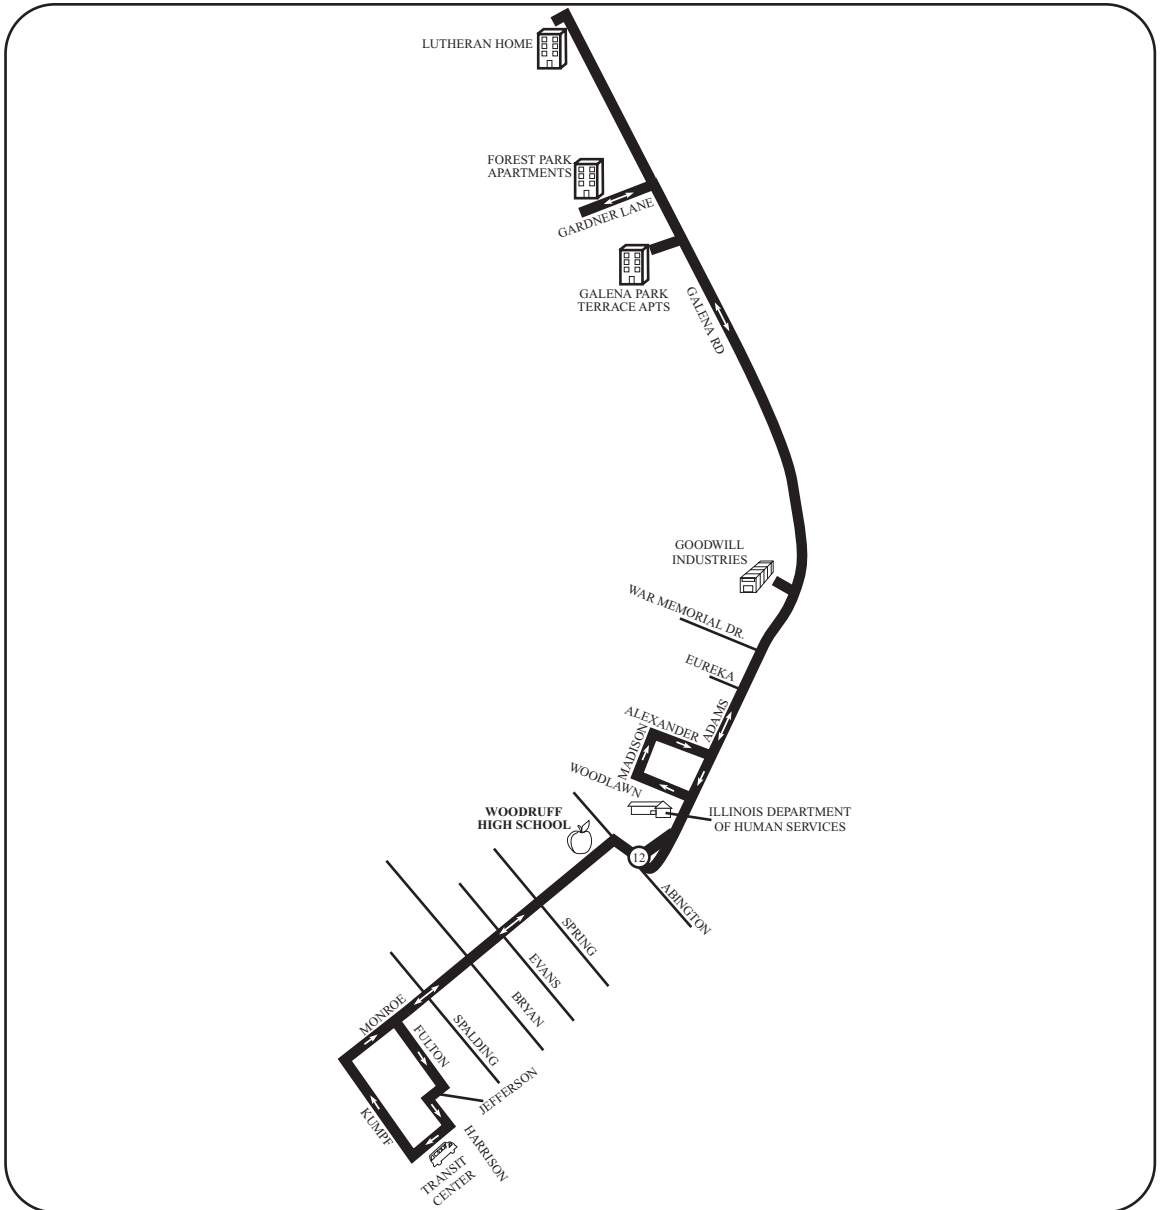

2

#2-Monroe

#2-MONROE

Times are approximate and may vary due to weather, road, and traffic conditions.

LEAVE TRANSIT CENTER	ABINGTON & JEFFERSON	ADAMS & EUREKA	GOODWILL INDUSTRIES	LUTHERAN HOME	ARRIVE FOREST PARK APTS	LEAVE FOREST PARK APTS	GALENA PARK TERRACE	GOODWILL INDUSTRIES	ADAMS & EUREKA	ABINGTON & JEFFERSON	ARRIVE TRANSIT CENTER
----------------------------	-------------------------	-------------------	------------------------	------------------	-------------------------------	------------------------------	------------------------	------------------------	-------------------	-------------------------	-----------------------------

F - Service past Eureka and Adams upon request, drop off only.

G - To Garage

LIGHTFACE denotes AM times

BOLDFACE denotes PM times