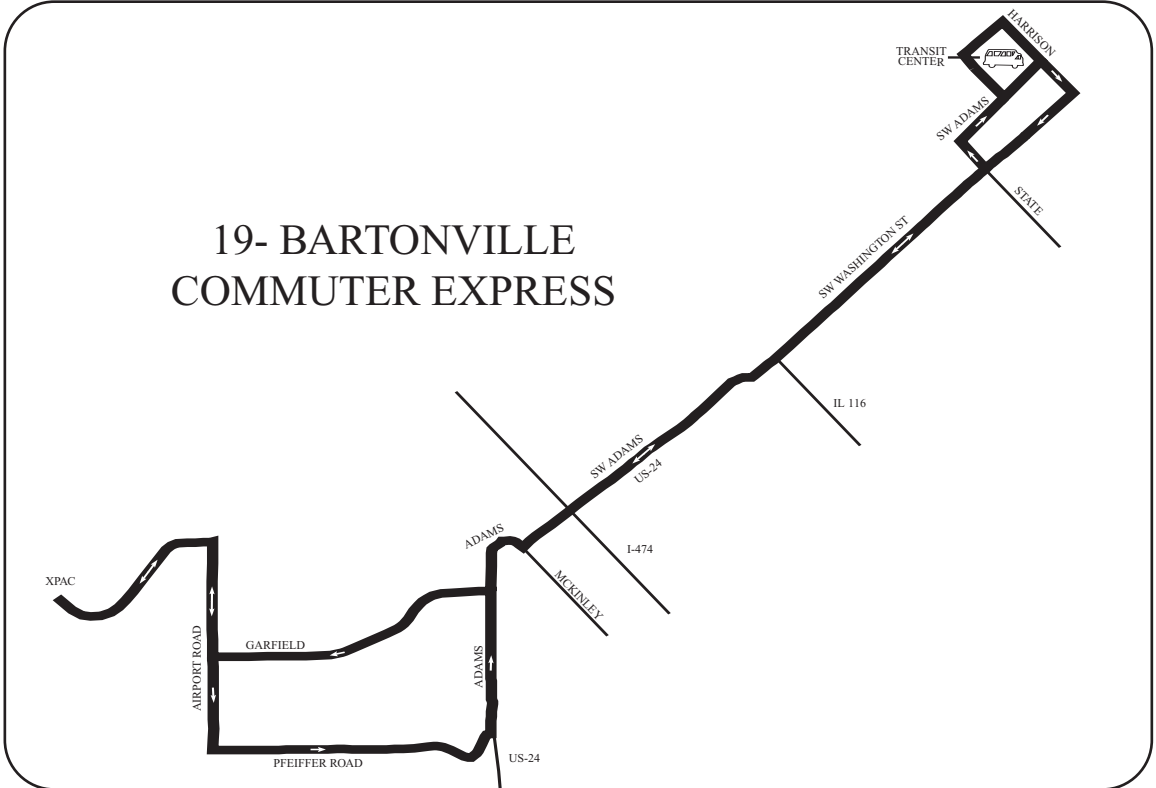

## #19-Bartonville Commuter Express

### #19-BARTONVILLE COMMUTER EXPRESS

Times are approximate and may vary due to weather, road, and traffic conditions.

LEAVE TRANSIT CENTER	GARFIELD AND ADAMS	GARFIELD AND LAFAYETTE	GARFIELD AND AIRPORT ROAD	ARRIVE XPAC	LEAVE XPAC	AIRPORT AND PFEIFFER ROAD	MCKINLEY (RT 24) AND ADAMS	ARRIVE TRANSIT CENTER
<b>MONDAY thru FRIDAY</b>								