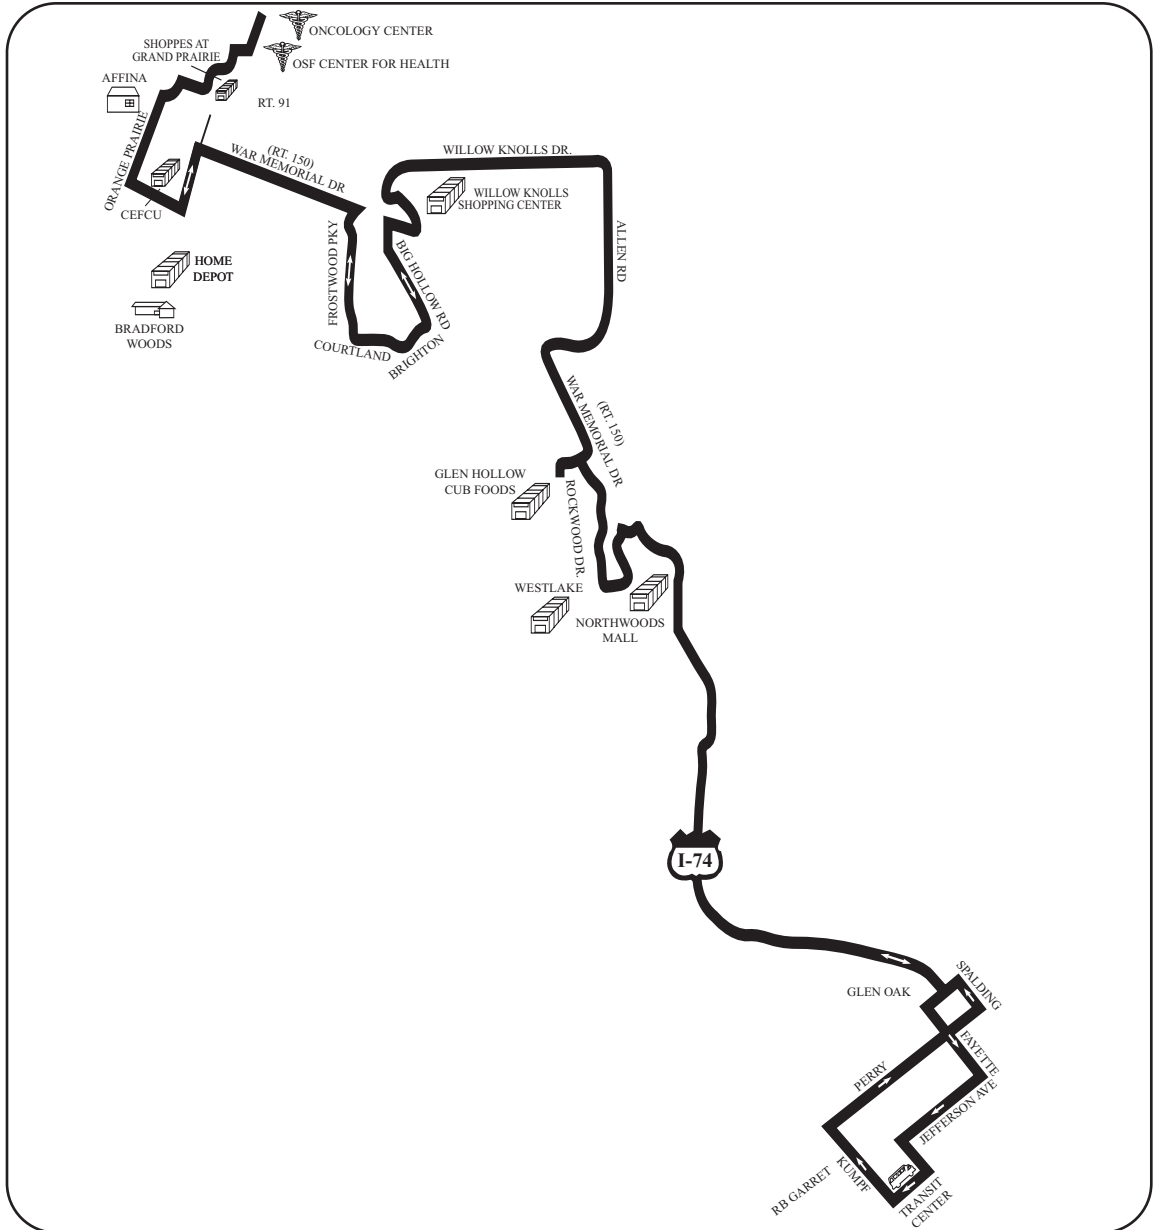

16

#16-Northwest Express

Bus Shelter located at Dick's Sporting Goods at Shoppes at Grand Prairie.

#16-NORTHWEST EXPRESS

LEAVE TRANSIT CENTER	NORTHWOODS MALL	WESTLAKE	BIG HOLLOW AND GLEN HOLLOW	ALLEN RD AND WILLOW KNOLLS	WILLOW KNOLLS COURT	BRIGHTON AND BIG HOLLOW RD.	SUMMERSHADE AND LANDENS WAY	SHOPPES AT GRAND PRAIRIE	ONCOLOGY CENTER	ARRIVE OSF CENTER FOR HEALTH	LEAVE OSF CENTER FOR HEALTH	SHOPPES AT GRAND PRAIRIE	SUMMERSHADE AND LANDENS WAY	FROSTWOOD AND 150	WILLOW KNOLLS COURT	WILLOW KNOLLS AND ALLEN RD	CUB FOODS	WESTLAKE	NORTHWOODS MALL	ARRIVE TRANSIT CENTER
----------------------	-----------------	----------	----------------------------	----------------------------	---------------------	-----------------------------	-----------------------------	--------------------------	-----------------	------------------------------	-----------------------------	--------------------------	-----------------------------	-------------------	---------------------	----------------------------	-----------	----------	-----------------	-----------------------

LIGHTFACE denotes AM times

BOLDFACE denotes PM times

G - To Garage