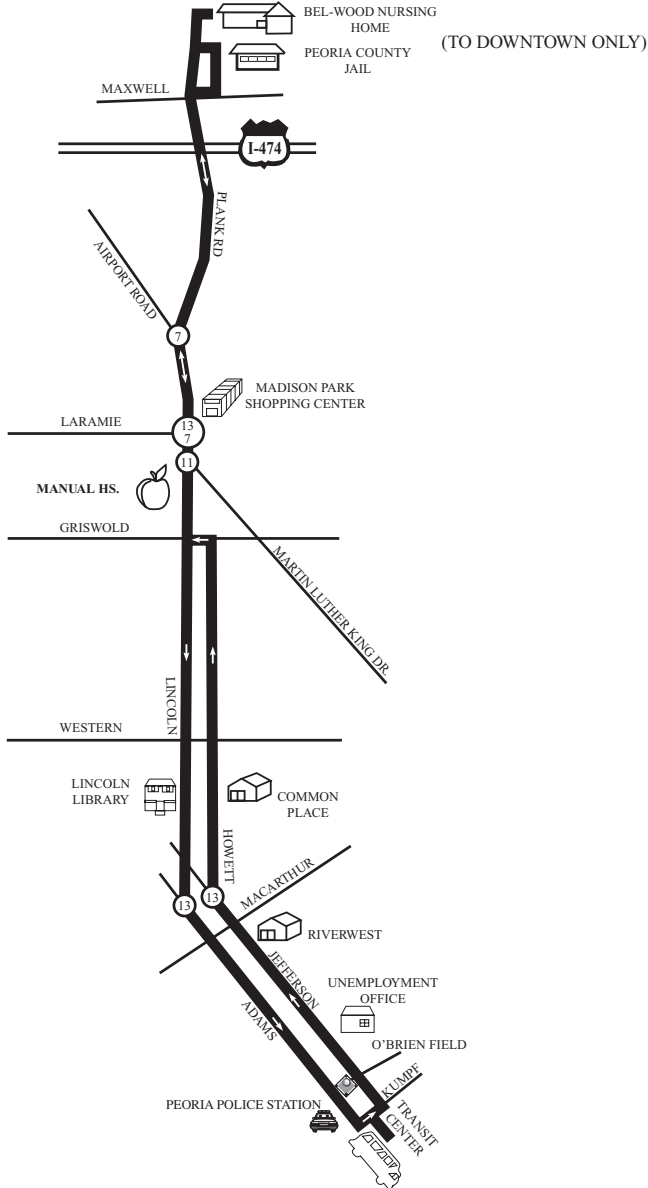

15

#15-Lincoln

#15-LINCOLN

Times are approximate and may vary due to weather, road, and traffic conditions.

LEAVE TRANSIT CENTER	HOWETT & WESTERN	MADISON PARK	ARRIVE BELWOOD	LEAVE BELWOOD	MADISON PARK	LINCOLN & WESTERN	ARRIVE TRANSIT CENTER
MONDAY thru FRIDAY							
				5:50	5:53	6:05	
				6:20	6:23	6:35	
6:15	6:18	6:25	6:32	6:40	6:50	6:53	7:05
6:45	6:48	6:55	7:02	7:10	7:20	7:23	7:35
7:15	7:18	7:25	7:32	7:40	7:50	7:53	8:05
7:45	7:48	7:55	8:02	8:10	8:20	8:23	8:35
8:15	8:18	8:25	8:32	8:40	8:50	8:53	9:05
8:45	8:48	8:55	9:02G				
9:15	9:18	9:25	9:32	9:40	9:50	9:53	10:05
10:15	10:18	10:25	10:32	10:40	10:50	10:53	11:05
11:15	11:18	11:25	11:32	11:40	11:50	11:53	12:05
12:15	12:18	12:25	12:32	12:40	12:50	12:53	1:05
1:15	1:18	1:25	1:32	1:40	1:50	1:53	2:05
FROM GARAGE				2:10	2:20	2:23	2:35
2:15	2:18	2:25	2:32	2:40	2:50	2:53	3:05
2:45	2:48	2:55	3:02	3:10	3:20	3:23	3:35
3:15	3:18	3:25	3:32	3:40	3:50	3:53	4:05
3:45	3:48	3:55	4:02	4:10	4:20	4:23	4:35
4:15	4:18	4:25	4:32	4:40	4:50	4:53	5:05
4:45	4:48	4:55	5:02	5:10	5:20	5:23	5:35
5:15	5:18	5:25	5:32	5:40	5:50	5:53	6:05
5:45	5:48	5:55	6:02G				
6:15	6:18	6:25	6:32	6:55	7:05	7:08	7:20
7:30	7:33	7:40	7:47	8:10	8:20	8:23	8:35
8:45	8:48	8:55	9:02	9:25	9:35	9:38	9:50
10:00	10:03	10:10	10:17	10:40	10:50	10:53	11:05
11:15	11:18	11:25	11:32	11:55	12:05	12:08	12:20
12:30	12:33	12:40	12:47G				
SATURDAY							
FROM GARAGE				7:40	7:50	7:53	8:05
8:15	8:18	8:25	8:32	8:40	8:50	8:53	9:05
9:15	9:18	9:25	9:32	9:40	9:50	9:53	10:05
10:15	10:18	10:25	10:32	10:40	10:50	10:53	11:05
11:15	11:18	11:25	11:32	11:40	11:50	11:53	12:05
12:15	12:18	12:25	12:32	12:40	12:50	12:53	1:05
1:15	1:18	1:25	1:32	1:40	1:50	1:53	2:05
2:15	2:18	2:25	2:32	2:40	2:50	2:53	3:05
3:15	3:18	3:25	3:32	3:40	3:50	3:53	4:05
4:15	4:18	4:25	4:32	4:40	4:50	4:53	5:05
5:15	5:18	5:25	5:32	5:40	5:50	5:53	6:05
6:15	6:18	6:25	6:32	6:55	7:05	7:08	7:20
7:30	7:33	7:40	7:47	8:10	8:20	8:23	8:35
8:45	8:48	8:55	9:02	9:25	9:35	9:38	9:50
10:00	10:03	10:10	10:17G				