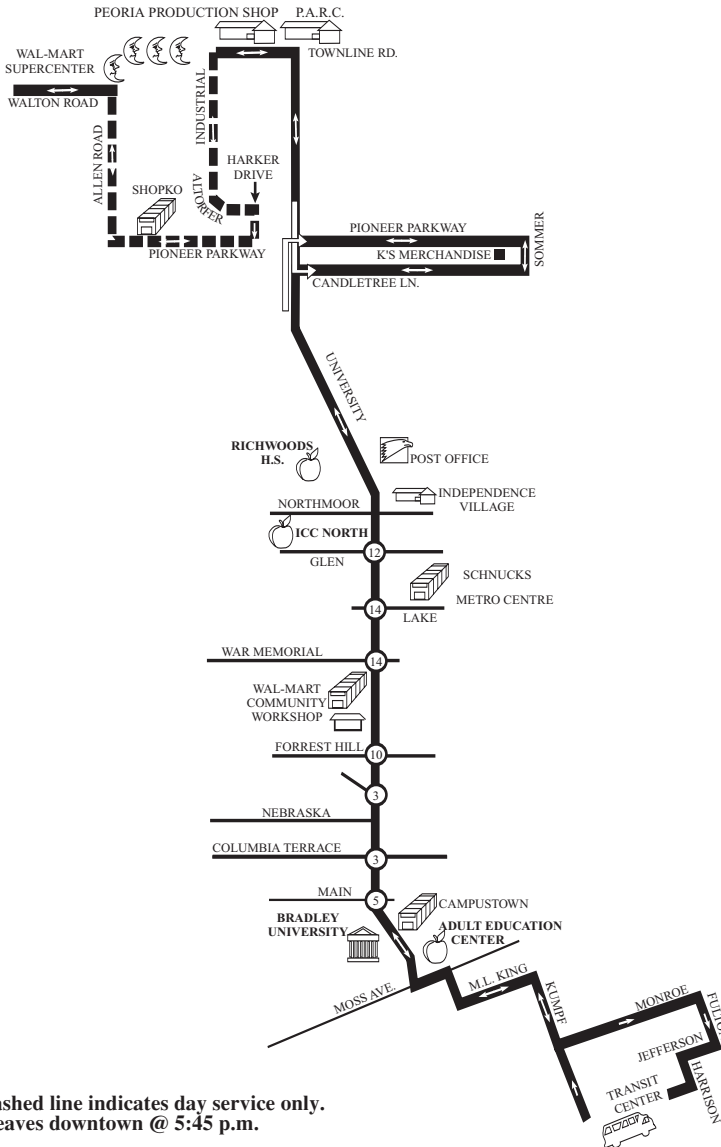

1

#1-University

This route runs from Wal-mart Supercenter on Allen Rd. (Shopping Shuttle)

NOTE: Dashed line indicates day service only.
Last trip leaves downtown @ 5:45 p.m.

☾ Indicates late nite service, consult schedule for times.

#1-UNIVERSITY

Times are approximate and may vary due to weather, road, and traffic conditions.

LEAVE TRANSIT CENTER	UNIVERSITY & MAIN	UNIVERSITY & FORREST HILL	UNIVERSITY & GLEN	UNIVERSITY & PIONEER PARKWAY	CANDLE TREE & UNIVERSITY	UNIVERSITY & TOWNLINE	ARRIVE WAL-MART ON ALLEN ROAD	LEAVE WAL-MART ON ALLEN ROAD	UNIVERSITY & TOWNLINE	UNIVERSITY & CANDLE TREE	PIONEER PARKWAY & UNIVERSITY	UNIVERSITY & GLEN	UNIVERSITY & FORREST HILL	UNIVERSITY & MAIN	ARRIVE TRANSIT CENTER
----------------------------	----------------------	------------------------------	----------------------	------------------------------------	-----------------------------	--------------------------	-------------------------------------	------------------------------------	--------------------------	-----------------------------	------------------------------------	----------------------	------------------------------	----------------------	-----------------------------

*Bus pulls into Peoria Production Shop at 3:25 pm.

☾ * Late nite service.

C - This trip serves Community Workshop on University. G - To Garage
 LIGHTFACE denotes AM times **BOLDFACE denotes PM times**