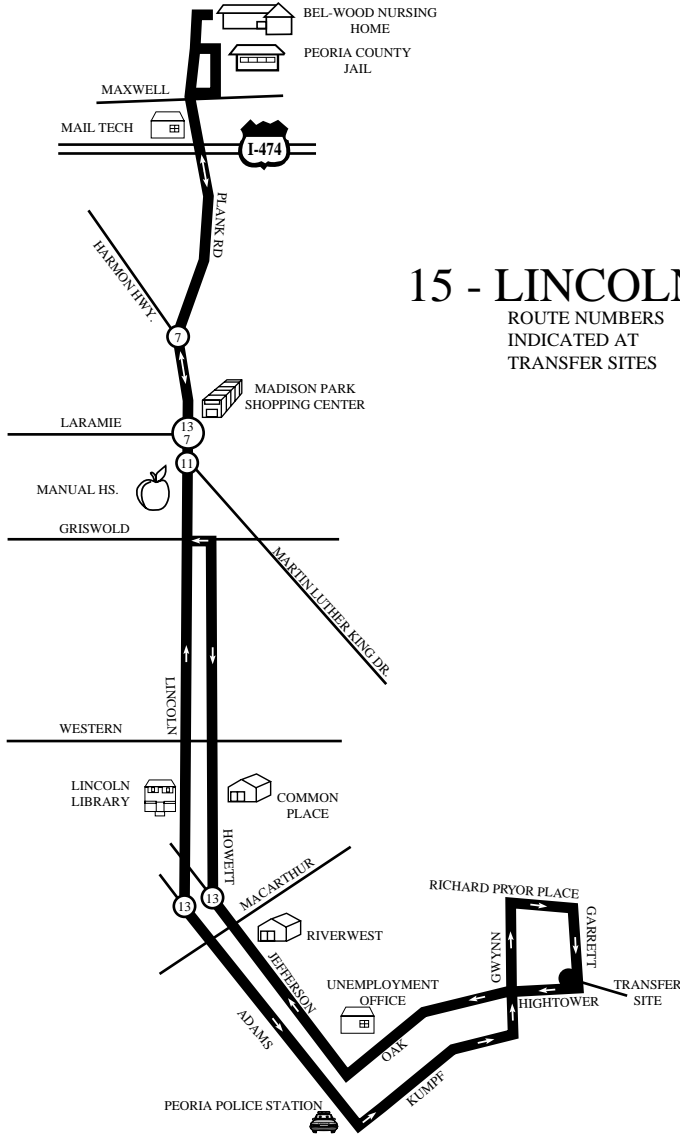

15

#15-Lincoln

This route runs from downtown to Madison Park Shopping Center via Howett, to the Peoria County Jail and the Bel-Wood Nursing Home and comes back on Lincoln past Manual High School to downtown. Upon arrival downtown, the bus continues as the #14 - Wisconsin.

15 - LINCOLN

ROUTE NUMBERS INDICATED AT TRANSFER SITES

#15-LINCOLN

Times are approximate and may vary due to weather, road, and traffic conditions.

LEAVE
GARRETT &
HIGHTOWER

MADISON
PARK

ARRIVE
BELWOOD

LEAVE
BELWOOD

MADISON
PARK

ARRIVE
GARRETT &
HIGHTOWER

MONDAY thru FRIDAY

					5:55	6:10
				♿	6:25	6:40
	6:15	6:25	6:32		6:45	7:10
	6:45	6:55	7:02		7:15	7:40
	7:15	7:25	7:32		7:45	8:10
	♿ 7:45	7:55	8:02	♿	8:15	8:40
	♿ 8:15	8:25	8:32	♿	8:45	9:10
	8:45	8:55	9:02G			
	♿ 9:15	9:25	9:32	♿	9:45	10:10
	10:15	10:25	10:32		10:45	11:10
	♿ 11:15	11:25	11:32	♿	11:45	12:10
	12:15	12:25	12:32		12:45	1:10
	♿ 1:15	1:25	1:32	♿	1:45	2:10
	FROM GARAGE				2:15	2:25
	♿ 2:15	2:25	2:32	♿	2:45	3:10
	♿ 2:45	2:55	3:02	♿	3:15	3:40
	♿ 3:15	3:25	3:32	♿	3:45	4:10
	3:45	3:55	4:02		4:15	4:40
	4:15	4:25	4:32		4:45	5:10
	♿ 4:45	4:55	5:02	♿	5:15	5:40
	5:15	5:25	5:32		5:45	6:10
	5:45	5:55	6:02G			
	♿ 6:15	6:25	6:32	♿	7:00	7:25
	♿ 7:30	7:40	7:47	♿	8:15	8:40
	♿ 8:45	8:55	9:02	♿	9:30	9:55
	10:00	10:10	10:17		10:45	11:10
	♿ 11:15	11:25	11:32	♿	12:00	12:25
	♿ 12:30	12:40	12:47G			

LIGHTFACE denotes AM times

BOLDFACE denotes PM times

G - To Garage

Route accessible to people using mobility aids. Call 676-4040 for additional accessible trips.